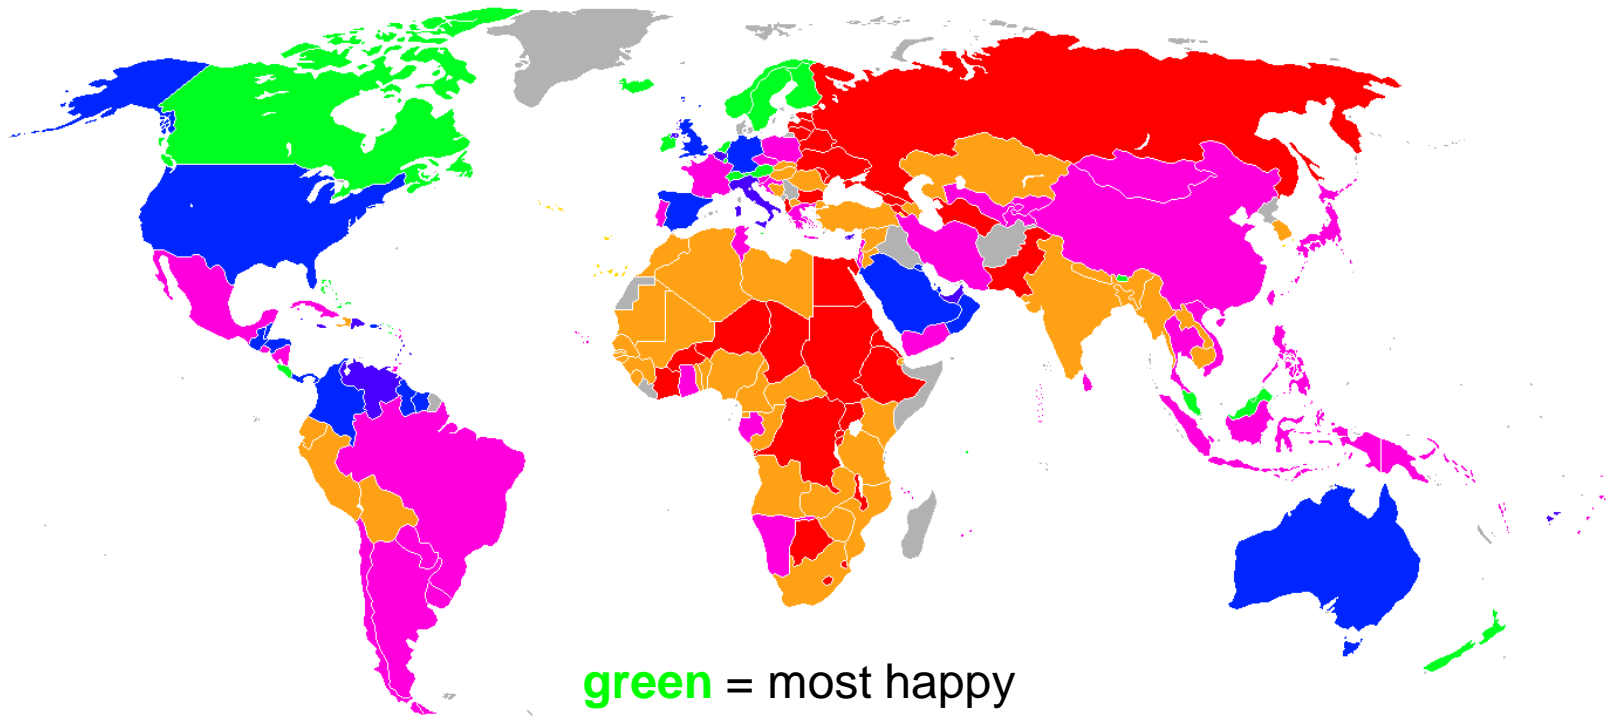

25th EWMD International Conference

Brussels, 20th June 2009

Pursuit of Happiness!

Teresa Correia de Lacerda

President of EWMD Portugal

tlacerda@sapo.pt

Mobile: +351 917 236 204

Pursuit of Happiness

Ultimate Goal of
any Human Being:

Happiness =
Total Satisfaction with
Life

Source: Andrews & Withey (1976).

Pursuit of Happiness

Measures:

- Gross Domestic Product (GDP) – Wealth Index
- Human Development Index (HDI) – Health, Knowledge and GDP per capita
- Satisfaction with Life Scale (SWLS) – Subjective Well-being
- Happy Planet Index (HPI) – Ecological Efficiency and Human Well-being
- Gross National Happiness (GNH)

World Map of Happiness

green = most happy
blue
purple
orange
red = least happy

Source: White, A. (2007).

Ranking of Countries

Countries	SWLS Score
1 – DENMARK	273
2 – SWITZERLAND	273
3 – AUSTRIA	260
4 – ICELAND	260
5 – BAHAMAS	257
6 – FINLAND	257
7 – SWEDEN	257
8 – BHUTAN	253
9 – BRUNEI DARUSSALAM	253
10 – CANADA	253
...	...
92 – PORTUGAL	203

Source: White, A. (2007).

Gross National Happiness

Ruled his people with more orthodox views based on the traditions of Buddha.

Jigme Singye Wangchuck, King of Bhutan (1972 – 2006)

<http://www.gnh-movement.org>